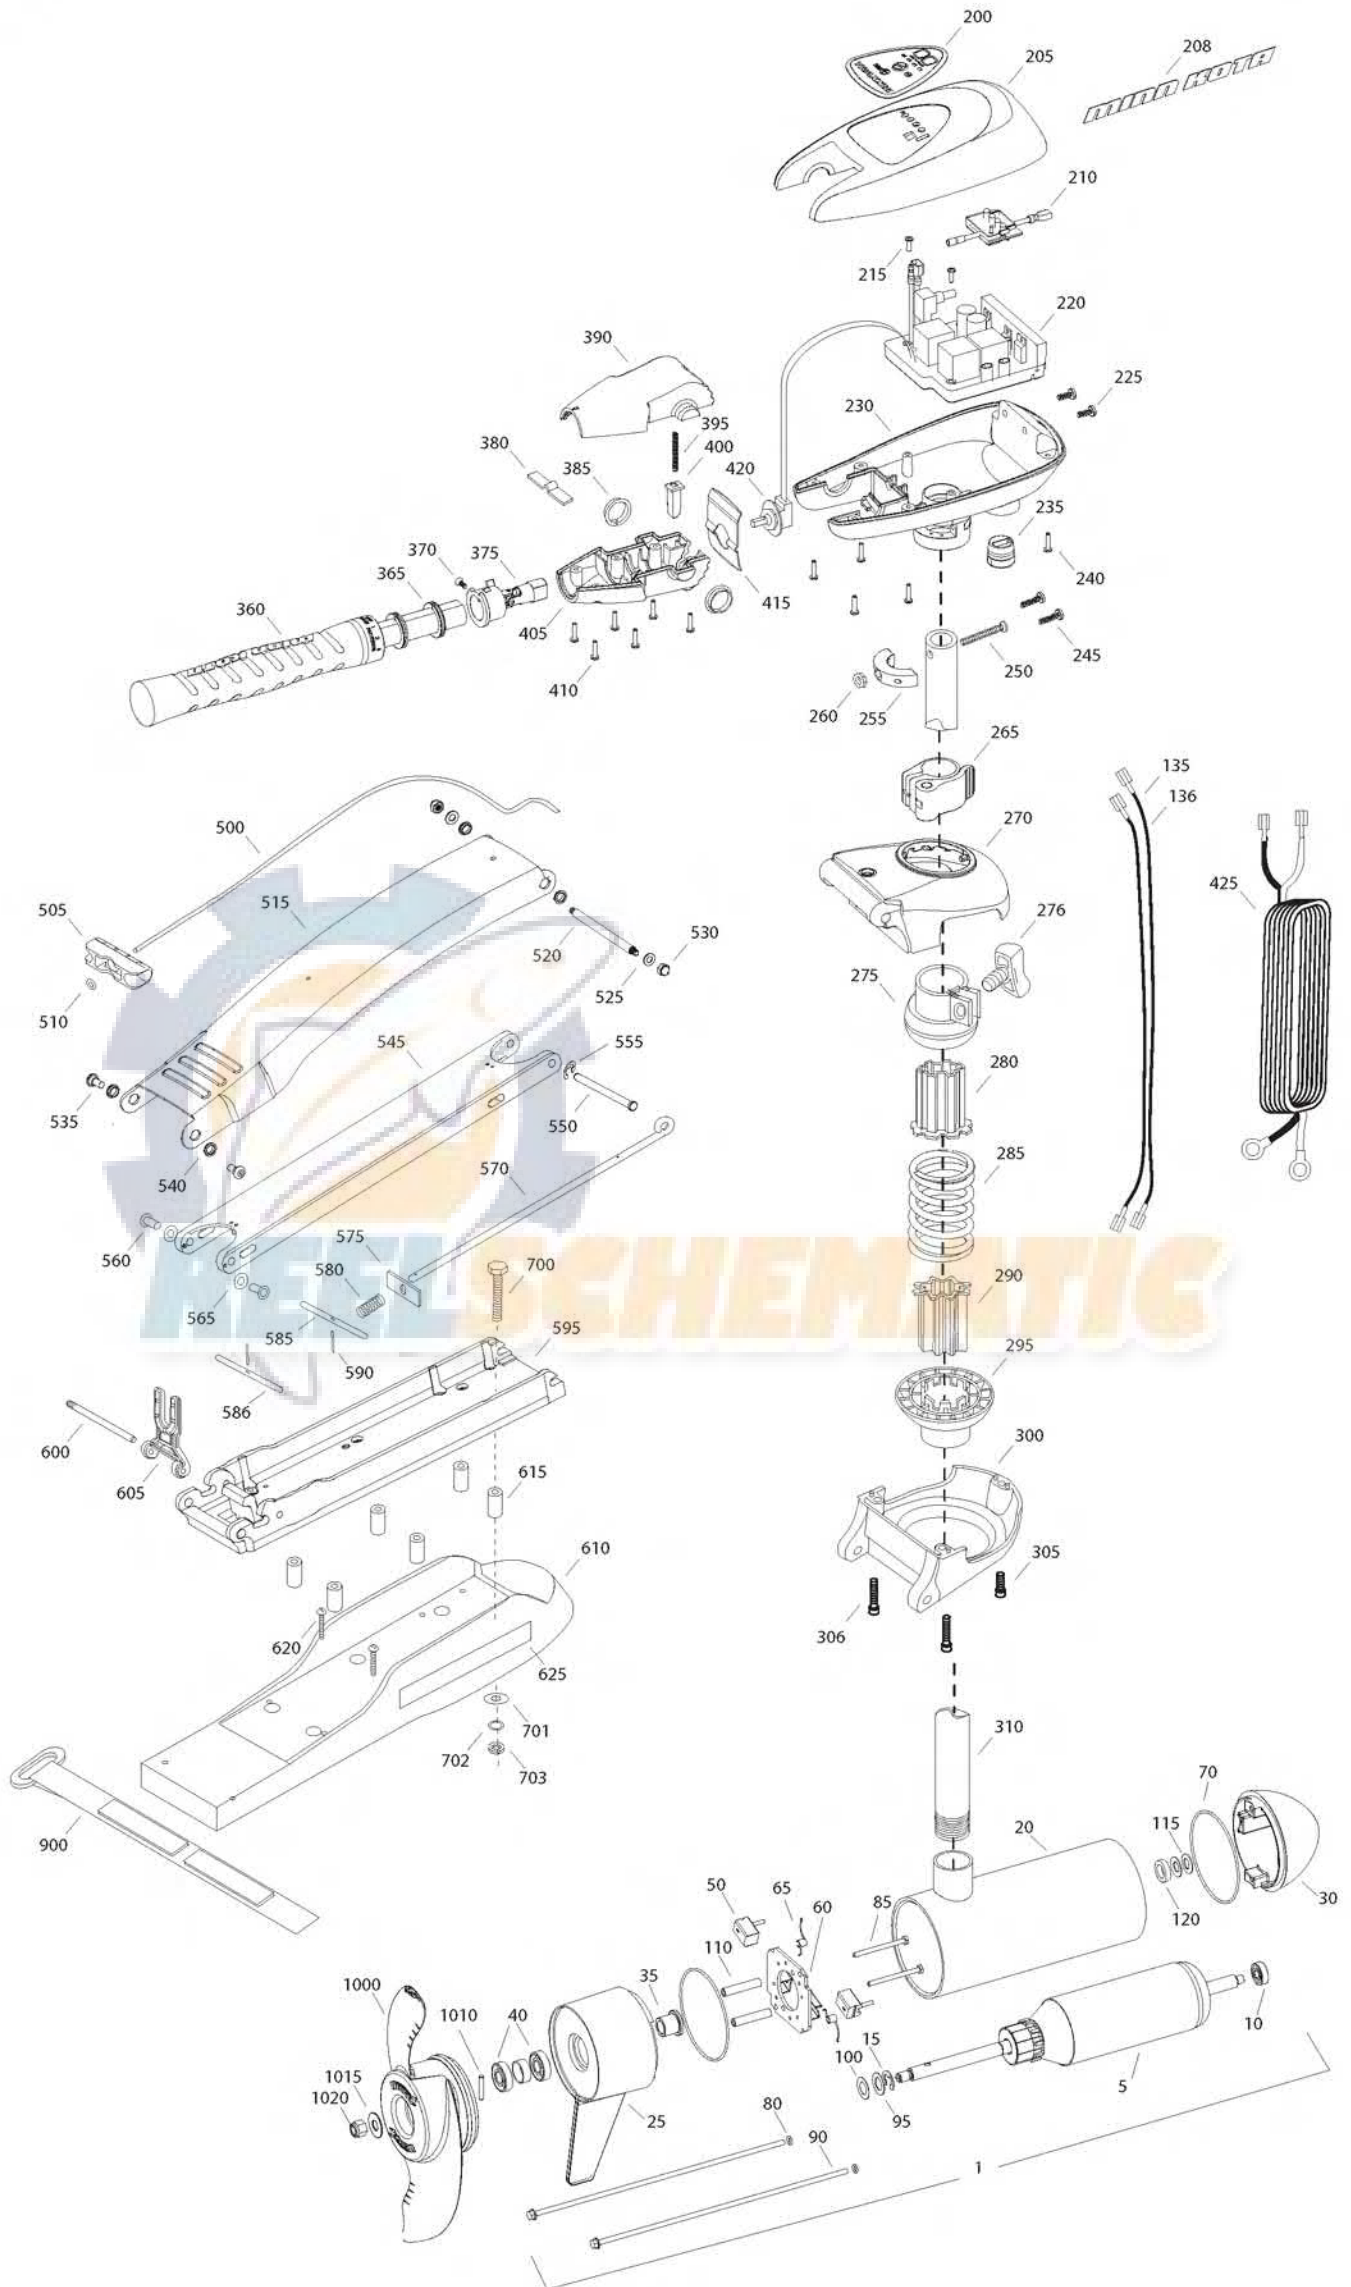

RT80/SM
80 LBS THRUST
24 VOLT 56 AMPS
52" SHAFT

for use with "N" serial numbers
2-year warranty

Item	P/N	Description	Qty	Item	P/N	Description	Qty	Item	P/N	Description	Qty
1	2316228	24V Motor 52" SW	1					900	2263804	Strap, hold down	1
5	2-100-214	Armature assembly	1	■	2990957	Handle assy, VARS [360-410]	1				
10	140-010	Bearing	1	360	2990456	Grip/handle assy, VARS [360-375]	1	■	1378132	Propeller kit WW2	
15	788-040	Retaining ring	1	365	2060015	Bearing, handle	2	■	2994876	Propeller bag assy	
20	2-200-397	Center housing assembly	1	370	2063405	Screw, #6 PFH SS	1	1000	2331160	Propeller WW2	1
25	2-300-340	Brush end housing assembly	1	375	2884092	Yoke / spider assy, VARS	1	1010	2262658	Drive pin, large	1
30	421-376	Plain end housing assembly STD	1	380	2302742	Spring, detent, off	1	1015	2091701	Washer, prop, large	1
35	144-017	Flange bearing	1	385	2060005	Bearing, handle pivot	2	1020	2198401	Nut, nylock, prop, Anode	1
40	880-025	Seal	2	390	2060900	Handle pivot, top	1				
50	188-094	Brush	2	395	2302745	Spring, release button	1				
60	9-738-004	Brush plate assembly	1	400	2063700	Button, release	1				
65	975-041	Brush spring	2	405	2060905	Handle pivot, bottom	1				
70	701-043	O-ring, motor	2	410	2303412	Screw, #6 x 5/8 SS	6				
70	701-009	O-ring, thru-bolt	2								
85	830-027	Screw, 10-32 x 2	2	415	2062715	Spring, handle pivot	1				
90	830-094	Thru-bolt	2	420	2061700	Washer, pot holder	1				
95	990-051	Washer, steel	2	425	2992523	Leadwire assy	1				
100	990-052	Washer, nylatron	2								
110	973-025	Spacer, brush plate	2	■	2991845	Mount, Bow Assy bow guard	1				
115	992-010	Washer, Belleville	2			[500-625]					
120	990-045	Spacer, thrust	1	500	2251601	Rope	1				
135	640-018	Leadwire, black	1	505	2150400	Pull grip	1				
136	640-123	Leadwire, red	1	510	2151700	Washer	1				
■	2889460	Seal and O-ring Kit		515	2264244	Arm, upper, std, sw	1				
				520	2262604	Pin, bowguard, upper	1				
200	2195659	Decal, c-box cover	1	525	2261722	Washer, 5/16", ss	2				
205	2060296	C-box cover	1	530	2223100	Nut, 5/16-18 SS	2				
208	2325666	Decal - MinnKota	2	535	2263500	Bolt, shoulder	2				
210	2074081	Battery meter, 24v SW	1	540	2293501	Bushing, SS	2				
215	3043427	Screw, #8 x 7/8 SS	2	545	2994351	Arm, Lower, std, sw	1				
220	2184017	Control board, 24/36V	1	550	2262622	Pin, clevis ss	1				
■	2888411	Potentiometer Replacement Kit		555	2263011	E-clip, ss	1				
225	2303434	Screw, #8-30 x 5/8 SS	2	560	2267318	Bushing, nyliner	2				
230	2062503	Control box, VARS, SW	1	565	2261708	Washer, spacer, .010 thk	as reqd				
235	2062905	Strain relief	1	570	2153603	Eyeshaft, ss	1				
240	2303412	Screw, #6 x 5/8 SS	6	575	2262703	Spring stop	1				
245	2263434	Screw, #8 x 1 SS	2	580	2152701	Spring, lock bar, ss	1				
250	2263406	Screw, #10-24 x 2 SS	1	585	2233621	Lock bar, front, ss	1				
255	2061517	Collar, c-box	1	586	2233623	Lock bar, back, ss	1				
260	2333101	Nut, 10-24, nylock, SS	1	590	2152612	Spring pin, ss	2				
265	2991521	Cam lock/depth collar assy	1	595	2773983	Bowplate w/ insert, std, sw	1				
				600	2260505	Hinge pin, ss	1				
■	2991764	Bowguard Assembly SW [270-306]	1	605	2293811	Yoke, Max	1				
270	2991779	Bracket, top	1	610	2263917	Motor rest, std, sw	1				
275	2261525	Spring sleeve, Upper	1	615	2261505	Spacer, motor rest	6				
276	2011366	Knob, collar, ss	1	620	2263434	Screw, #8, SS	2				
280	2264702	Tube insert, bowmount	2	625	2065677	Decal, motor rest	2				
285	2262705	Spring, bowguard	1								
295	2261535	Spring sleeve, Lower	1	■	2994830	Bag assembly	1				
300	2991777	Bracket Assy, bottom	1	700	2263431	Screw, 1/4-20 x 3 1/2" PPH, SS	6				
305	2263422	Screw, 5/16 x 1" SHCS ss	1	701	2301720	Washer, rubber mounting	6				
306	2263424	Screw, 5/16 x 2.5" SHCS ss	2	702	2261713	Washer, 1/4 SS	6				
				703	2263101	Nut, 1/4-20 Nylock, SS	6				
310	2002014	Tube Composite 52"	1								